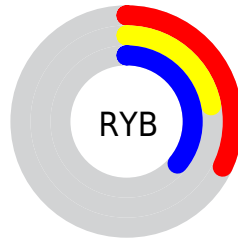

## Conversions Part 2

<b>Format</b>	<b>Color</b>
<b>RYB</b>	81, 57, 92
Decimal	5323100
CIELab	28.00, 17.90, -16.81
CIELCh	28, 24.558, 316.788
Yxy	5.4574, 0.2944, 0.2364
Android (android.graphics.Color)	4283513180 (0xFF51395C)
YUV	68.1660, 11.7502, 11.2554
Hunter-Lab	23.3610, 11.0658, -11.1436

# Details

The CIELCh color **28, 24.558, 316.788** is a dark color, and the websafe version is hex **663366**. A complement of this color would be **36, 23.883, 133.581**, and the grayscale version is **29, 0.005, 296.813**.

A 20% lighter version of the original color is **48, 24.695, 317.174**, and **8, 24.884, 316.672** is the 20% darker color. If you saturate the color by 10%, you get **25, 31.033, 317.166**, and if you desaturate by 10%, it is **31, 18.010, 316.385**.

# Distribution

-  Red (32%)
-  Green (22%)
-  Blue (36%)

-  Red (32%)
-  Yellow (22%)
-  Blue (36%)

-  Cyan (12%)
-  Magenta (38%)
-  Yellow (0%)
-  Black (64%)

-  Cyan (68%)
-  Magenta (78%)
-  Yellow (64%)