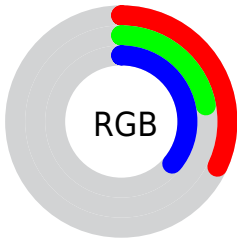

Distribution

- Red (32%)
- Green (22%)
- Blue (36%)