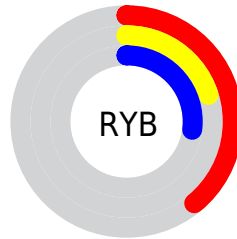

- Red (39%)
- Yellow (20%)
- Blue (27%)