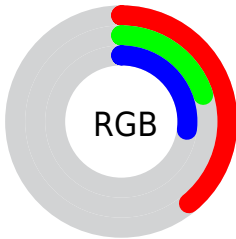

Distribution

- Red (39%)
- Green (20%)
- Blue (27%)