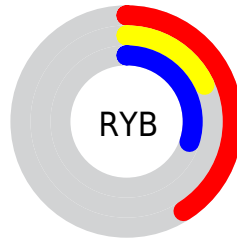

- Red (41%)
- Yellow (18%)
- Blue (30%)