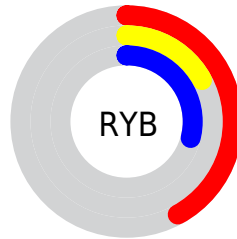

## Conversions Part 2

<b>Format</b>	<b>Color</b>
<a href="#">RYB</a>	<a href="#">107, 44, 75</a>
Decimal	<a href="#">7023691</a>
CIELab	<a href="#">28.00, 31.84, -5.39</a>
CIElCh	<a href="#">28, 32.294, 350.401</a>
Yxy	<a href="#">5.4574, 0.3931, 0.2596</a>
Android (android.graphics.Color)	<a href="#">4285213771 (0xFF6B2C4B)</a>
YUV	<a href="#">66.3710, 4.2541, 35.6316</a>
Hunter-Lab	<a href="#">23.3610, 22.2544, -2.1734</a>

# Details

The CIELCh color **28, 32.294, 350.401** is a dark color, and the websafe version is hex **660033**. A complement of this color would be **41, 30.459, 158.005**, and the grayscale version is **28, 0.004, 296.813**.

A 20% lighter version of the original color is **48, 32.050, 350.032**, and **9, 30.197, 352.369** is the 20% darker color. If you saturate the color by 10%, you get **26, 36.752, 352.166**, and if you desaturate by 10%, it is **31, 27.210, 348.934**.

# Distribution

- Red (42%)
- Green (17%)
- Blue (29%)

- Red (42%)
- Yellow (17%)
- Blue (29%)

- Cyan (0%)
- Magenta (59%)
- Yellow (30%)
- Black (58%)

- Cyan (58%)
- Magenta (83%)
- Yellow (71%)