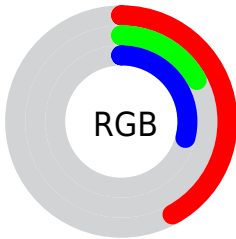

Distribution

- Red (42%)
- Green (17%)
- Blue (29%)