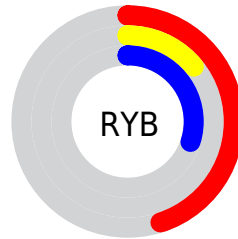

- Red (45%)
- Yellow (14%)
- Blue (30%)