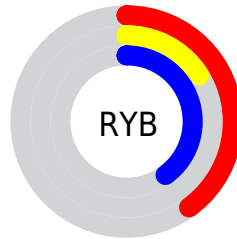

- Red (40%)
- Yellow (16%)
- Blue (40%)