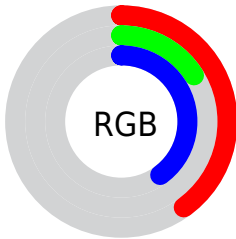

Distribution

- Red (40%)
- Green (16%)
- Blue (40%)