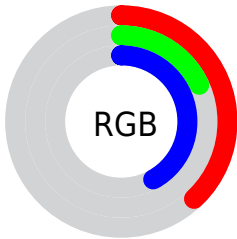

Distribution

- Red (38%)
- Green (18%)
- Blue (42%)