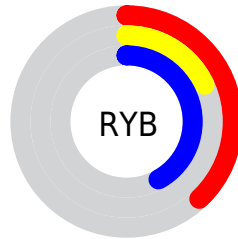

## Conversions Part 2

<b>Format</b>	<b>Color</b>
<b>R<sub>YB</sub></b>	97, 45, 108
Decimal	6368620
CIE <sub>Lab</sub>	28.00, 34.09, -26.76
CIE <sub>LCh</sub>	28, 43.343, 321.868
Yxy	5.4574, 0.2969, 0.1902
Android (android.graphics.Color)	4284558700 (0xFF612D6C)
YUV	67.7300, 19.8531, 25.6698
Hunter-Lab	23.3610, 24.1992, -20.9829

# Details

The CIELCh color **28, 43.343, 321.868** is a dark color, and the websafe version is hex **663366**. A complement of this color would be **41, 42.680, 136.155**, and the grayscale version is **29, 0.004, 296.813**.

A 20% lighter version of the original color is **48, 43.117, 321.600**, and **9, 41.797, 321.613** is the 20% darker color. If you saturate the color by 10%, you get **26, 49.555, 322.086**, and if you desaturate by 10%, it is **31, 36.428, 321.557**.

# Distribution

-  Red (38%)
-  Green (18%)
-  Blue (42%)

-  Red (38%)
-  Yellow (18%)
-  Blue (42%)

-  Cyan (10%)
-  Magenta (58%)
-  Yellow (0%)
-  Black (58%)

-  Cyan (62%)
-  Magenta (82%)
-  Yellow (58%)