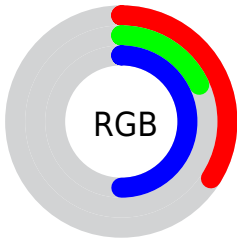

Distribution

- Red (34%)
- Green (18%)
- Blue (50%)