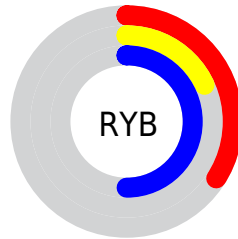

- Red (34%)
- Yellow (18%)
- Blue (50%)