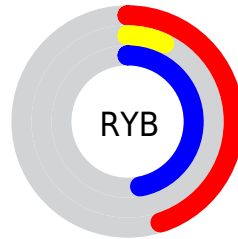

- Red (45%)
- Yellow (7%)
- Blue (47%)