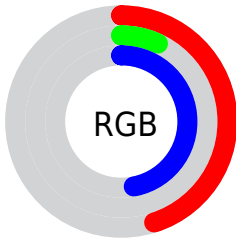

Distribution

- Red (45%)
- Green (7%)
- Blue (47%)