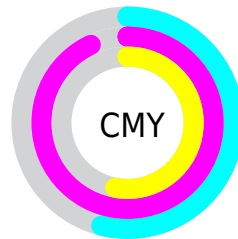

A 20% lighter version of the original color is **48, 62.112, 326.933**, and **13, 45.817, 324.749** is the 20% darker color. If you saturate the color by 10%, you get **27, 64.829, 327.094**, and if you desaturate by 10%, it is **29, 58.088, 326.868**.

# Distribution

- Red (45%)
- Green (7%)
- Blue (47%)

- Red (45%)
- Yellow (7%)
- Blue (47%)

- Cyan (3%)
- Magenta (86%)
- Yellow (0%)
- Black (53%)

- Cyan (54%)
- Magenta (93%)
- Yellow (53%)

# Brightness & Saturation Gradients

These gradients show how the CIELCh color 28, 62.164, 327.027 changes by changing the brightness by 10 percent. The first figure shows a shift by +10% for each color and the second figure -10%.