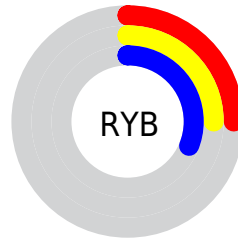

## Conversions Part 2

Format	Color
<a href="#">RYB</a>	<a href="#">64, 65, 79</a>
Decimal	<a href="#">4211023</a>
CIELab	<a href="#">28.00, 3.01, -8.57</a>
CIELCh	<a href="#">28, 9.078, 289.348</a>
Yxy	<a href="#">5.4574, 0.2849, 0.2859</a>
Android (android.graphics.Color)	<a href="#">4282401103</a> ( <a href="#">0xFF40414F</a> )
YUV	<a href="#">66.2970, 6.2626, -2.0145</a>
Hunter-Lab	<a href="#">23.3610, 0.6679, -4.4351</a>

# Details

The CIELCh color **28, 9.078, 289.348** is a dark color, and the websafe version is hex **333333**. A complement of this color would be **33, 8.776, 105.610**, and the grayscale version is **28, 0.004, 296.813**.

A 20% lighter version of the original color is **48, 8.852, 288.878**, and **8, 9.056, 287.776** is the 20% darker color. If you saturate the color by 10%, you get **25, 14.110, 290.629**, and if you desaturate by 10%, it is **31, 4.219, 288.242**.

# Distribution

Red (25%)

Green (25%)

Blue (31%)

Red (25%)

Yellow (25%)

Blue (31%)

Cyan (19%)