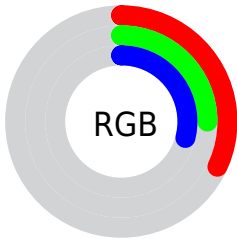

Distribution

Red (32%)

Green (25%)

Blue (29%)