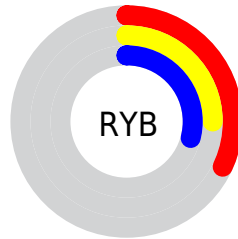

# Details

The CIELCh color **29, 10.578, 344.060** is a dark color, and the websafe version is hex **333333**. A complement of this color would be **33, 10.335, 160.446**, and the grayscale version is **30, 0.005, 296.813**.

A 20% lighter version of the original color is **49, 10.681, 343.651**, and **9, 11.209, 342.239** is the 20% darker color. If you saturate the color by 10%, you get **27, 15.211, 344.988**, and if you desaturate by 10%, it is **32, 5.960, 343.215**.

# Distribution

Red (32%)

Green (25%)

Blue (29%)

Red (32%)

Yellow (25%)

Blue (29%)

Cyan (0%)