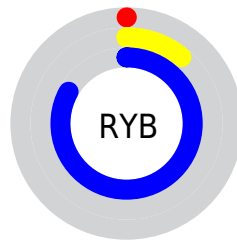

- Red (0%)
- Yellow (11%)
- Blue (83%)