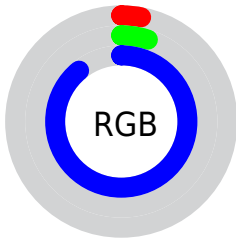

Distribution

Red (3%)

Green (5%)

Blue (89%)