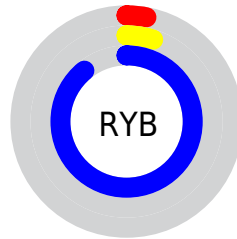

Red (3%)

Yellow (5%)

Blue (89%)