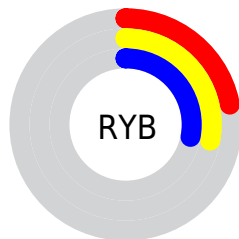

## Conversions Part 2

Format	Color
<a href="#">RYB</a>	<a href="#">57, 72, 72</a>
Decimal	<a href="#">3754041</a>
CIELab	<a href="#">29.00, -9.46, 7.06</a>
CIELCh	<a href="#">29, 11.804, 143.269</a>
Yxy	<a href="#">5.8380, 0.3104, 0.3794</a>
Android (android.graphics.Color)	<a href="#">4281944121 (0xFF394839)</a>
YUV	<a href="#">65.8050, -4.3409, -7.7220</a>
Hunter-Lab	<a href="#">24.1619, -7.0008, 5.1973</a>

# Details

The CIELCh color **29, 11.804, 143.269** is a dark color, and the websafe version is hex **333333**. A complement of this color would be **26, 11.814, 325.443**, and the grayscale version is **28, 0.004, 296.813**.

A 20% lighter version of the original color is **49, 12.200, 143.639**, and **9, 12.382, 142.854** is the 20% darker color. If you saturate the color by 10%, you get **28, 17.492, 142.560**, and if you desaturate by 10%, it is **30, 6.098, 143.892**.

# Distribution

Red (22%)

Green (28%)

Blue (22%)

Red (22%)

Yellow (28%)

Blue (28%)

Cyan (21%)