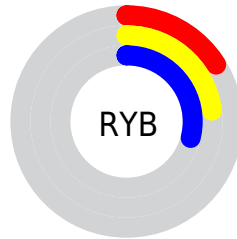

## Conversions Part 2

<b>Format</b>	<b>Color</b>
<b>R<sub>YB</sub></b>	42, 59, 74
Decimal	2771527
CIE <sub>Lab</sub>	29.00, -12.61, -1.93
CIE <sub>LCh</sub>	29, 12.758, 188.692
Yxy	5.8380, 0.2634, 0.3391
Android (android.graphics.Color)	4280961607 (0xFF2A4A47)
YUV	64.0900, 3.4066, -19.3729
Hunter-Lab	24.1619, -8.7779, 0.1232

# Details

The CIELCh color **29, 12.758, 188.692** is a dark color, and the websafe version is hex **003333**. A complement of this color would be **21, 15.949, 16.073**, and the grayscale version is **27, 0.004, 296.813**.

A 20% lighter version of the original color is **49, 12.732, 187.363**, and **9, 11.758, 189.565** is the 20% darker color. If you saturate the color by 10%, you get **29, 15.123, 187.966**, and if you desaturate by 10%, it is **29, 10.126, 189.400**.

# Distribution

-  Red (16%)
-  Green (29%)
-  Blue (28%)

-  Red (16%)
-  Yellow (23%)
-  Blue (29%)

-  Cyan (43%)
-  Magenta (0%)
-  Yellow (4%)
-  Black (71%)

-  Cyan (84%)
-  Magenta (71%)
-  Yellow (72%)