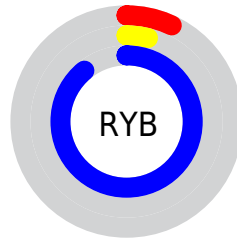

- Red (7%)
- Yellow (4%)
- Blue (89%)