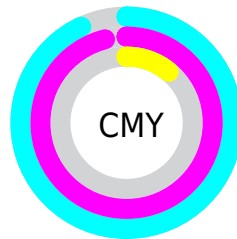

A 20% lighter version of the original color is **46, 105.158, 306.459**, and **19, 98.329, 306.287** is the 20% darker color. If you saturate the color by 10%, you get **28, 122.068, 306.356**, and if you desaturate by 10%, it is **32, 112.758, 305.060**.

# Distribution

- Red (7%)
- Green (4%)
- Blue (89%)

- Red (7%)
- Yellow (4%)
- Blue (89%)

- Cyan (93%)
- Magenta (95%)
- Yellow (0%)
- Black (11%)

- Cyan (93%)
- Magenta (96%)
- Yellow (11%)

# Brightness & Saturation Gradients

These gradients show how the CIELCh color 29, 119.997, 306.054 changes by changing the brightness by 10 percent. The first figure shows a shift by +10% for each color and the second figure -10%.