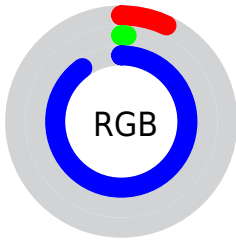

Distribution

- Red (7%)
- Green (1%)
- Blue (90%)