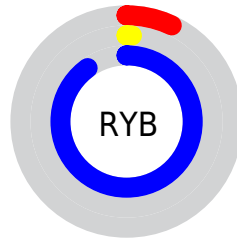

- Red (7%)
- Yellow (1%)
- Blue (90%)