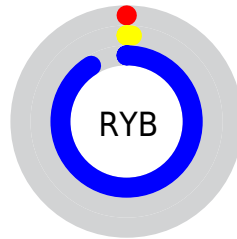

- Red (0%)
- Yellow (1%)
- Blue (91%)