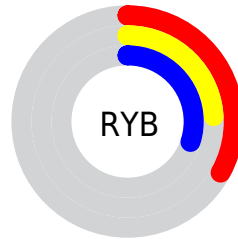

# Details

The CIELCh color **29, 13.144, 338.802** is a dark color, and the websafe version is hex **333333**. A complement of this color would be **34, 12.958, 155.040**, and the grayscale version is **30, 0.005, 296.813**.

A 20% lighter version of the original color is **49, 13.060, 338.776**, and **9, 13.574, 339.625** is the 20% darker color. If you saturate the color by 10%, you get **27, 18.159, 339.609**, and if you desaturate by 10%, it is **31, 8.090, 338.053**.

# Distribution

 Red (33%)

 Green (24%)

 Blue (30%)

 Red (33%)

 Yellow (24%)

 Blue (30%)

 Cyan (0%)