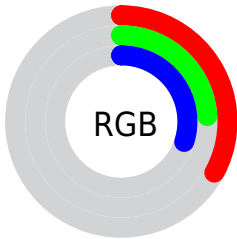

Distribution

Red (33%)

Green (24%)

Blue (30%)