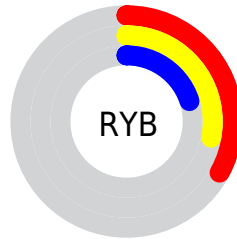

## Conversions Part 2

Format	Color
<a href="#">RYB</a>	<a href="#">85, 72, 51</a>
Decimal	<a href="#">5586995</a>
CIELab	<a href="#">29.00, 7.07, 11.47</a>
CIElCh	<a href="#">29, 13.474, 58.342</a>
Yxy	<a href="#">5.8380, 0.3873, 0.3660</a>
Android (android.graphics.Color)	<a href="#">4283777075 (0xFF554033)</a>
YUV	<a href="#">68.7970, -8.7739, 14.2100</a>
Hunter-Lab	<a href="#">24.1619, 3.3586, 7.2603</a>

# Details

The CIELCh color **29, 13.474, 58.342** is a dark color, and the websafe version is hex **333333**. A complement of this color would be **29, 11.236, 246.990**, and the grayscale version is **29, 0.005, 296.813**.

A 20% lighter version of the original color is **49, 13.803, 59.370**, and **9, 13.415, 57.317** is the 20% darker color. If you saturate the color by 10%, you get **27, 17.372, 57.593**, and if you desaturate by 10%, it is **31, 9.796, 59.146**.

# Distribution

-  Red (33%)
-  Green (25%)
-  Blue (20%)

-  Red (33%)
-  Yellow (28%)
-  Blue (20%)

-  Cyan (0%)
-  Magenta (25%)
-  Yellow (40%)
-  Black (67%)

-  Cyan (67%)
-  Magenta (75%)
-  Yellow (80%)