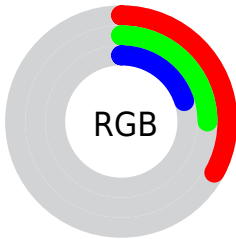

Distribution

- Red (33%)
- Green (25%)
- Blue (20%)