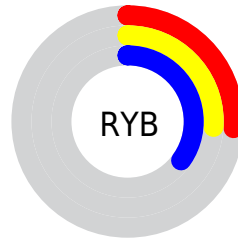

## Conversions Part 2

<b>Format</b>	<b>Color</b>
<a href="#">RYB</a>	<a href="#">67, 67, 88</a>
Decimal	<a href="#">4408152</a>
CIELab	<a href="#">29.00, 5.22, -12.48</a>
CIELCh	<a href="#">29, 13.529, 292.696</a>
Yxy	<a href="#">5.8380, 0.2758, 0.2679</a>
Android (android.graphics.Color)	<a href="#">4282598232 (0xFF434358)</a>
YUV	<a href="#">69.3940, 9.1728, -2.0995</a>
Hunter-Lab	<a href="#">24.1619, 2.1090, -7.4886</a>

# Details

The CIELCh color **29, 13.529, 292.696** is a dark color, and the websafe version is hex **333333**. A complement of this color would be **37, 12.852, 108.035**, and the grayscale version is **29, 0.005, 296.813**.

A 20% lighter version of the original color is **49, 13.518, 291.939**, and **9, 14.157, 293.172** is the 20% darker color. If you saturate the color by 10%, you get **26, 19.549, 294.050**, and if you desaturate by 10%, it is **32, 7.737, 291.529**.

# Distribution

Red (26%)

Green (26%)

Blue (35%)

Red (26%)

Yellow (26%)

Blue (35%)

Cyan (24%)