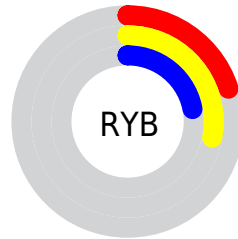

## Conversions Part 2

<b>Format</b>	<b>Color</b>
<b>RYB</b>	50, 71, 56
Decimal	4278066
CIELab	29.00, -6.76, 11.84
CIElCh	29, 13.636, 119.702
Yxy	5.8380, 0.3395, 0.3973
Android (android.graphics.Color)	4282468146 (0xFF414732)
YUV	66.8120, -8.2883, -1.5891
Hunter-Lab	24.1619, -5.4268, 7.4238

# Details

The CIELCh color **29, 13.636, 119.702** is a dark color, and the websafe version is hex **333333**. A complement of this color would be **22, 14.380, 303.068**, and the grayscale version is **28, 0.004, 296.813**.

A 20% lighter version of the original color is **49, 13.644, 119.192**, and **9, 13.912, 120.868** is the 20% darker color. If you saturate the color by 10%, you get **29, 18.138, 119.178**, and if you desaturate by 10%, it is **29, 9.062, 120.241**.

# Distribution

Red (25%)

Green (28%)

Blue (20%)

Red (20%)

Yellow (28%)

Blue (22%)

Cyan (8%)