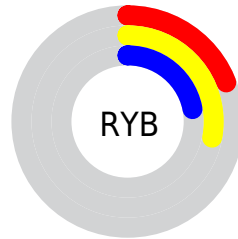

# Details

The CIELCh color **29, 14.247, 119.102** is a dark color, and the websafe version is hex **333333**. A complement of this color would be **22, 15.079, 302.726**, and the grayscale version is **28, 0.004, 296.813**.

A 20% lighter version of the original color is **49, 14.212, 118.706**, and **9, 14.718, 120.324** is the 20% darker color. If you saturate the color by 10%, you get **29, 18.726, 118.571**, and if you desaturate by 10%, it is **29, 9.689, 119.652**.

# Distribution

Red (25%)

Green (28%)

Blue (19%)

Red (19%)

Yellow (28%)

Blue (22%)

Cyan (8%)