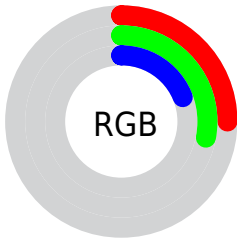

Distribution

Red (25%)

Green (28%)

Blue (19%)