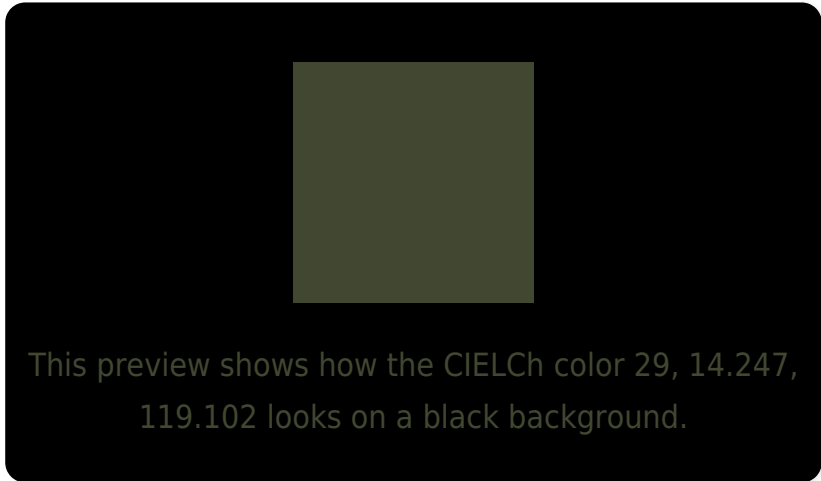

## White Background

This preview shows how the CIELCh color 29, 14.247, 119.102 looks on a white background.

# Black Background