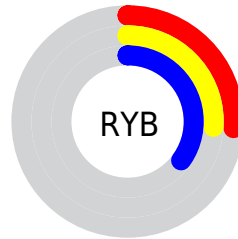

## Conversions Part 2

<b>Format</b>	<b>Color</b>
<a href="#">RYB</a>	<a href="#">67, 66, 89</a>
Decimal	<a href="#">4407897</a>
CIELab	<a href="#">29.00, 6.15, -13.52</a>
CIElCh	<a href="#">29, 14.856, 294.449</a>
Yxy	<a href="#">5.8380, 0.2742, 0.2627</a>
Android (android.graphics.Color)	<a href="#">4282597977 (0xFF434259)</a>
YUV	<a href="#">68.9210, 9.8989, -1.6847</a>
Hunter-Lab	<a href="#">24.1619, 2.7328, -8.3458</a>

# Details

The CIELCh color **29, 14.856, 294.449** is a dark color, and the websafe version is hex **333333**. A complement of this color would be **37, 14.049, 109.756**, and the grayscale version is **29, 0.005, 296.813**.

A 20% lighter version of the original color is **49, 14.723, 293.540**, and **9, 14.959, 295.089** is the 20% darker color. If you saturate the color by 10%, you get **26, 21.016, 295.726**, and if you desaturate by 10%, it is **32, 8.928, 293.342**.

# Distribution

Red (26%)

Green (26%)

Blue (35%)

Red (26%)

Yellow (26%)

Blue (35%)

Cyan (25%)