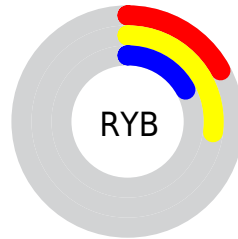

## Conversions Part 2

Format	Color
<a href="#">RYB</a>	44, 70, 44
Decimal	4605484
CIELab	29.00, -4.80, 15.71
CIELCh	29, 16.429, 106.995
Yxy	5.8380, 0.3622, 0.4109
Android (android.graphics.Color)	4282795564 (0xFF46462C)
YUV	67.0360, -11.3567, 2.5994
Hunter-Lab	24.1619, -4.2603, 9.0019

# Details

The CIELCh color **29, 16.429, 106.995** is a dark color, and the websafe version is hex **333300**. A complement of this color would be **19, 17.830, 294.361**, and the grayscale version is **28, 0.004, 296.813**.

A 20% lighter version of the original color is **49, 16.277, 106.455**, and **9, 14.375, 106.947** is the 20% darker color. If you saturate the color by 10%, you get **29, 20.655, 106.170**, and if you desaturate by 10%, it is **29, 12.087, 107.850**.

# Distribution

Red (27%)

Green (27%)

Blue (17%)

Red (17%)

Yellow (27%)

Blue (17%)

Cyan (0%)