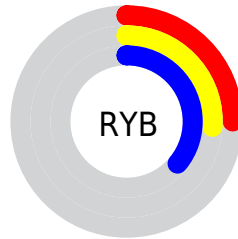

## Conversions Part 2

Format	Color
<a href="#">RYB</a>	<a href="#">64, 67, 93</a>
Decimal	<a href="#">4211549</a>
CIELab	<a href="#">29.00, 5.57, -15.80</a>
CIElCh	<a href="#">29, 16.748, 289.411</a>
Yxy	<a href="#">5.8380, 0.2631, 0.2543</a>
Android (android.graphics.Color)	<a href="#">4282401629 (0xFF40435D)</a>
YUV	<a href="#">69.0670, 11.7990, -4.4438</a>
Hunter-Lab	<a href="#">24.1619, 2.3407, -10.2831</a>

# Details

The CIELCh color **29, 16.748, 289.411** is a dark color, and the websafe version is hex **333366**. A complement of this color would be **38, 15.871, 102.536**, and the grayscale version is **29, 0.005, 296.813**.

A 20% lighter version of the original color is **49, 16.451, 289.777**, and **9, 17.125, 290.782** is the 20% darker color. If you saturate the color by 10%, you get **26, 22.497, 291.034**, and if you desaturate by 10%, it is **32, 11.200, 288.008**.

# Distribution

Red (25%)

Green (26%)

Blue (36%)

Red (25%)

Yellow (26%)

Blue (36%)

Cyan (31%)