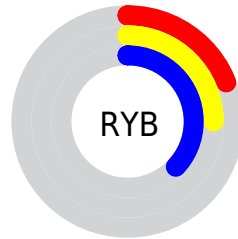

## Conversions Part 2

<b>Format</b>	<b>Color</b>
<b>R<sub>YB</sub></b>	49, 63, 95
Decimal	3229279
CIE <sub>Lab</sub>	29.00, -0.55, -17.31
CIE <sub>LCh</sub>	29, 17.320, 268.189
Yxy	5.8380, 0.2395, 0.2541
Android (android.graphics.Color)	4281419359 (0xFF31465F)
YUV	66.5710, 14.0155, -15.4098
Hunter-Lab	24.1619, -1.6366, -11.6287

# Details

The CIELCh color **29, 17.320, 268.189** is a dark color, and the websafe version is hex **333333**. A complement of this color would be **33, 19.027, 74.076**, and the grayscale version is **28, 0.004, 296.813**.

A 20% lighter version of the original color is **49, 17.590, 269.055**, and **9, 17.574, 268.831** is the 20% darker color. If you saturate the color by 10%, you get **27, 20.832, 270.781**, and if you desaturate by 10%, it is **31, 13.786, 265.960**.

# Distribution

-  Red (19%)
-  Green (27%)
-  Blue (37%)

-  Red (19%)
-  Yellow (25%)
-  Blue (37%)

-  Cyan (48%)
-  Magenta (26%)
-  Yellow (0%)
-  Black (63%)

-  Cyan (81%)
-  Magenta (73%)
-  Yellow (63%)