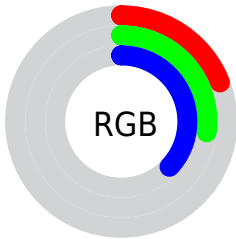

Distribution

- Red (19%)
- Green (27%)
- Blue (37%)