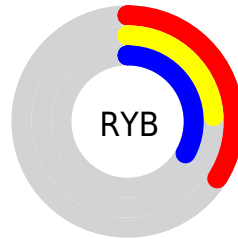

# Details

The CIELCh color **29, 19.353, 327.021** is a dark color, and the websafe version is hex **663366**. A complement of this color would be **34, 19.346, 143.561**, and the grayscale version is **30, 0.005, 296.813**.

A 20% lighter version of the original color is **49, 19.264, 326.506**, and **9, 19.522, 326.831** is the 20% darker color. If you saturate the color by 10%, you get **27, 25.594, 327.518**, and if you desaturate by 10%, it is **31, 12.964, 326.509**.

# Distribution

 Red (34%)

 Green (24%)

 Blue (33%)

 Red (34%)

 Yellow (24%)

 Blue (33%)

 Cyan (0%)