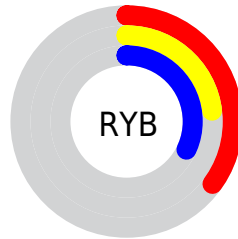

- Red (35%)
- Yellow (23%)
- Blue (32%)