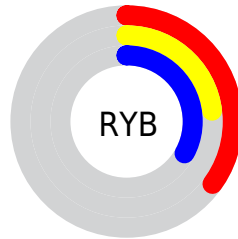

- Red (35%)
- Yellow (23%)
- Blue (33%)