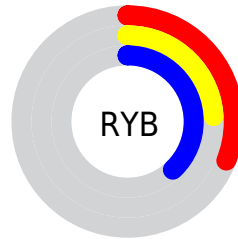

## Conversions Part 2

<b>Format</b>	<b>Color</b>
<b>R<sub>YB</sub></b>	80, 60, 97
Decimal	5258337
CIE <sub>Lab</sub>	29.00, 16.85, -18.62
CIE <sub>LCh</sub>	29, 25.111, 312.145
Yxy	5.8380, 0.2840, 0.2328
Android (android.graphics.Color)	4283448417 (0xFF503C61)
YUV	70.1980, 13.2134, 8.5964
Hunter-Lab	24.1619, 10.3475, -12.8245

# Details

The CIELCh color **29, 25.111, 312.145** is a dark color, and the websafe version is hex **333366**. A complement of this color would be **39, 23.994, 128.837**, and the grayscale version is **30, 0.005, 296.813**.

A 20% lighter version of the original color is **49, 24.984, 311.993**, and **9, 25.140, 312.311** is the 20% darker color. If you saturate the color by 10%, you get **26, 31.898, 312.611**, and if you desaturate by 10%, it is **32, 18.343, 311.675**.

# Distribution

Red (31%)

Green (24%)

Blue (38%)

Red (31%)

Yellow (24%)

Blue (38%)

Cyan (17%)