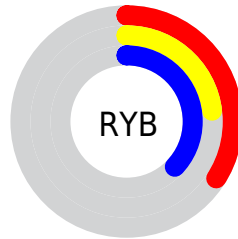

# Details

The CIELCh color  $29, 25.773, 320.546$  is a dark color, and the websafe version is hex  $663366$ . A complement of this color would be  $37, 25.385, 137.022$ , and the grayscale version is  $30, 0.005, 296.813$ .

A 20% lighter version of the original color is  $49, 25.749, 319.811$ , and  $9, 25.801, 320.748$  is the 20% darker color. If you saturate the color by 10%, you get  $26, 32.349, 320.914$ , and if you desaturate by 10%, it is  $32, 19.032, 320.143$ .

# Distribution

 Red (34%)

 Green (23%)

 Blue (37%)

 Red (34%)

 Yellow (23%)

 Blue (37%)

 Cyan (7%)