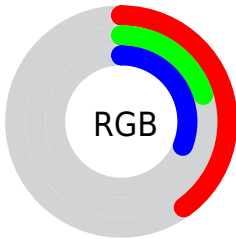

Distribution

- Red (40%)
- Green (20%)
- Blue (31%)