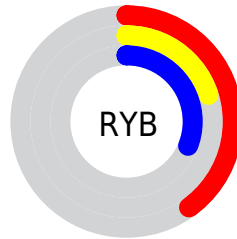

- Red (40%)
- Yellow (20%)
- Blue (31%)