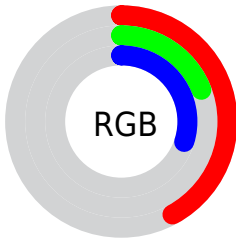

Distribution

- Red (42%)
- Green (19%)
- Blue (30%)