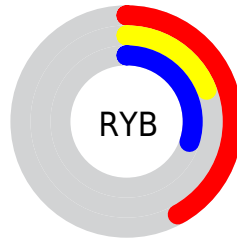

- Red (42%)
- Yellow (19%)
- Blue (30%)