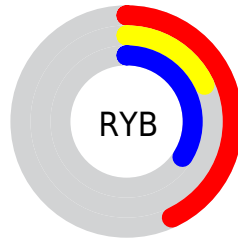

- Red (43%)
- Yellow (18%)
- Blue (34%)