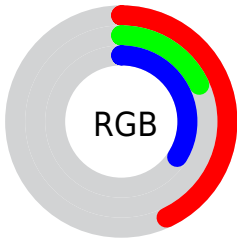

Distribution

- Red (43%)
- Green (18%)
- Blue (34%)