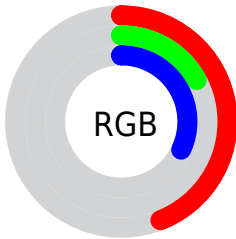

Distribution

- Red (44%)
- Green (17%)
- Blue (32%)