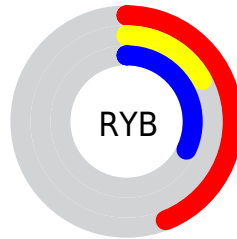

- Red (44%)
- Yellow (17%)
- Blue (32%)