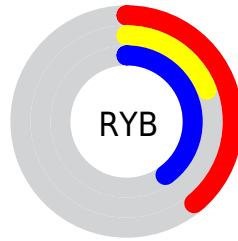

- Red (39%)
- Yellow (19%)
- Blue (40%)