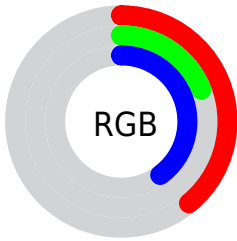

Distribution

- Red (39%)
- Green (19%)
- Blue (40%)