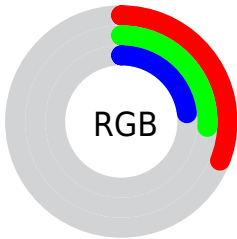

Distribution

- Red (31%)
- Green (26%)
- Blue (23%)