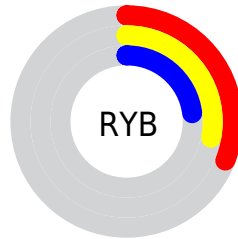

## Conversions Part 2

<b>Format</b>	<b>Color</b>
<b>R<sub>Y</sub>B</b>	79, 71, 58
Decimal	5194298
CIE Lab	29.00, 4.12, 6.94
CIE LCh	29, 8.075, 59.283
Yxy	5.8380, 0.3572, 0.3528
Android (android.graphics.Color)	4283384378 (0xFF4F423A)
YUV	68.9750, -5.4107, 8.7919
Hunter-Lab	24.1619, 1.3806, 5.1387

# Details

The CIELCh color **29, 8.075, 59.283** is a dark color, and the websafe version is hex **333333**. A complement of this color would be **29, 7.208, 244.596**, and the grayscale version is **29, 0.005, 296.813**.

A 20% lighter version of the original color is **49, 7.957, 61.102**, and **9, 8.084, 58.920** is the 20% darker color. If you saturate the color by 10%, you get **27, 11.454, 58.497**, and if you desaturate by 10%, it is **31, 4.892, 60.111**.

# Distribution

-  Red (31%)
-  Green (26%)
-  Blue (23%)

-  Red (31%)
-  Yellow (28%)
-  Blue (23%)

-  Cyan (0%)
-  Magenta (16%)
-  Yellow (27%)
-  Black (69%)

-  Cyan (69%)
-  Magenta (74%)
-  Yellow (77%)