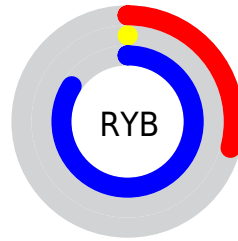

- Red (29%)
- Yellow (0%)
- Blue (84%)