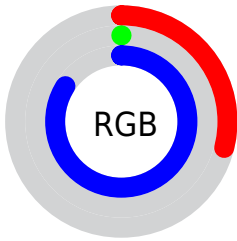

Distribution

- Red (29%)
- Green (0%)
- Blue (84%)