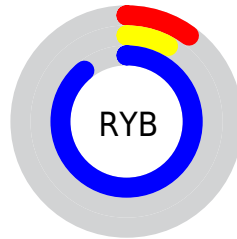

- Red (10%)
- Yellow (8%)
- Blue (89%)