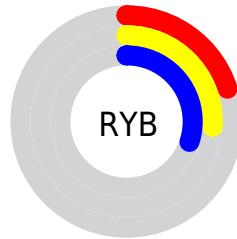

## Conversions Part 2

<b>Format</b>	<b>Color</b>
<b>RYB</b>	50, 66, 76
Decimal	3296321
CIELab	30.00, -12.69, 3.40
CIELCh	30, 13.140, 165.026
Yxy	6.2359, 0.2850, 0.3657
Android (android.graphics.Color)	4281486401 (0xFF324C41)
YUV	66.9720, -0.9722, -14.8844
Hunter-Lab	24.9718, -8.9610, 3.3422

# Details

The CIELCh color **30, 13.140, 165.026** is a dark color, and the websafe version is hex **336666**. A complement of this color would be **24, 13.881, 351.143**, and the grayscale version is **28, 0.004, 296.813**.

A 20% lighter version of the original color is **50, 13.139, 165.717**, and **10, 13.175, 166.017** is the 20% darker color. If you saturate the color by 10%, you get **29, 16.769, 163.950**, and if you desaturate by 10%, it is **31, 9.376, 166.004**.

# Distribution

 Red (20%)

 Green (30%)

 Blue (25%)

 Red (20%)

 Yellow (26%)

 Blue (30%)

 Cyan (34%)