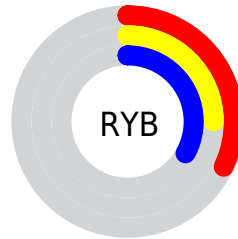

## Conversions Part 2

<b>Format</b>	<b>Color</b>
<b>RYB</b>	82, 65, 83
Decimal	5390675
CIELab	30.00, 11.01, -8.02
CIELCh	30, 13.620, 323.949
Yxy	6.2359, 0.3130, 0.2800
Android (android.graphics.Color)	4283580755 (0xFF524153)
YUV	72.1350, 5.3564, 8.6516
Hunter-Lab	24.9718, 6.1243, -4.0391

# Details

The CIELCh color **30, 13.620, 323.949** is a dark color, and the websafe version is hex **333333**. A complement of this color would be **33, 13.581, 141.786**, and the grayscale version is **31, 0.005, 296.813**.

A 20% lighter version of the original color is **50, 13.440, 325.187**, and **10, 13.676, 324.395** is the 20% darker color. If you saturate the color by 10%, you get **28, 19.920, 324.410**, and if you desaturate by 10%, it is **32, 7.294, 323.474**.

# Distribution

 Red (32%)

 Green (25%)

 Blue (33%)

 Red (32%)

 Yellow (25%)

 Blue (33%)

 Cyan (1%)