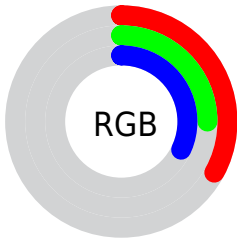

Distribution

Red (33%)

Green (25%)

Blue (32%)