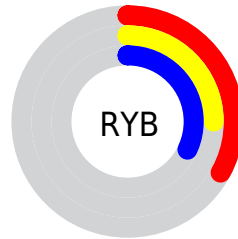

## Conversions Part 2

<b>Format</b>	<b>Color</b>
<a href="#">RYB</a>	<a href="#">84, 65, 82</a>
Decimal	<a href="#">5521746</a>
CIELab	<a href="#">30.00, 11.59, -7.07</a>
CIElCh	<a href="#">30, 13.573, 328.627</a>
Yxy	<a href="#">6.2359, 0.3190, 0.2830</a>
Android (android.graphics.Color)	<a href="#">4283711826 (0xFF544152)</a>
YUV	<a href="#">72.6190, 4.6248, 9.9811</a>
Hunter-Lab	<a href="#">24.9718, 6.5375, -3.3449</a>

# Details

The CIELCh color **30, 13.573, 328.627** is a dark color, and the websafe version is hex **333333**. A complement of this color would be **34, 13.548, 146.049**, and the grayscale version is **31, 0.005, 296.813**.

A 20% lighter version of the original color is **50, 13.437, 329.499**, and **10, 13.570, 329.838** is the 20% darker color. If you saturate the color by 10%, you get **28, 19.539, 329.172**, and if you desaturate by 10%, it is **32, 7.559, 328.080**.

# Distribution

Red (33%)

Green (25%)

Blue (32%)

Red (33%)

Yellow (25%)

Blue (32%)

Cyan (0%)