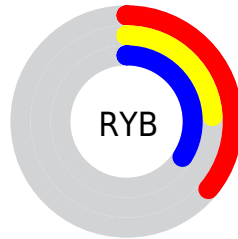

A 20% lighter version of the original color is  $50, 21.046, 331.145$ , and  $10, 20.765, 330.483$  is the 20% darker color. If you saturate the color by 10%, you get  $28, 26.931, 331.736$ , and if you desaturate by 10%, it is  $33, 14.771, 330.544$ .

# Distribution

 Red (36%)

 Green (24%)

 Blue (34%)

 Red (36%)

 Yellow (24%)

 Blue (34%)

 Cyan (0%)