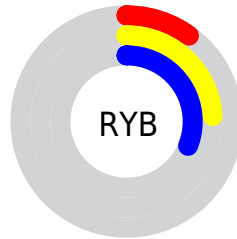

## Conversions Part 2

<b>Format</b>	<b>Color</b>
<b>R<sub>YB</sub></b>	26, 60, 80
Decimal	1724475
CIE Lab	30.00, -23.54, 7.22
CIE LCh	30, 24.618, 162.956
Yxy	6.2359, 0.2636, 0.4051
Android (android.graphics.Color)	4279914555 (0xFF1A503B)
YUV	61.4600, -1.2128, -31.0984
Hunter-Lab	24.9718, -14.7014, 5.3712

# Details

The CIELCh color **30, 24.618, 162.956** is a dark color, and the websafe version is hex **006666**. A complement of this color would be **18, 27.599, 358.727**, and the grayscale version is **26, 0.004, 296.813**.

A 20% lighter version of the original color is **50, 24.955, 162.703**, and **11, 19.871, 155.468** is the 20% darker color. If you saturate the color by 10%, you get **30, 27.372, 161.417**, and if you desaturate by 10%, it is **30, 21.544, 164.338**.

# Distribution

-  Red (10%)
-  Green (31%)
-  Blue (23%)

-  Red (10%)
-  Yellow (24%)
-  Blue (31%)

-  Cyan (68%)
-  Magenta (0%)
-  Yellow (26%)
-  Black (69%)

-  Cyan (90%)
-  Magenta (69%)
-  Yellow (77%)