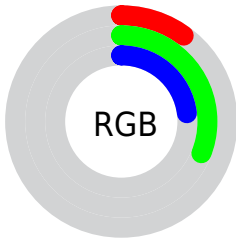

Distribution

- Red (10%)
- Green (31%)
- Blue (23%)