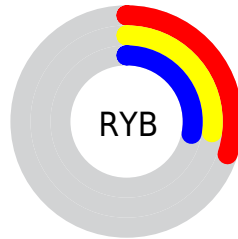

## Conversions Part 2

Format	Color
<a href="#">RYB</a>	<a href="#">76, 69, 71</a>
Decimal	<a href="#">4998471</a>
CIELab	<a href="#">30.00, 3.37, -0.14</a>
CIELCh	<a href="#">30, 3.372, 357.671</a>
Yxy	<a href="#">6.2359, 0.3231, 0.3232</a>
Android (android.graphics.Color)	<a href="#">4283188551 (0xFF4C4547)</a>
YUV	<a href="#">71.3210, -0.1583, 4.1035</a>
Hunter-Lab	<a href="#">24.9718, 0.8629, 1.2756</a>

# Details

The CIELCh color **30, 3.372, 357.671** is a dark color, and the websafe version is hex **333333**. A complement of this color would be **32, 3.287, 176.280**, and the grayscale version is **30, 0.005, 296.813**.

A 20% lighter version of the original color is **50, 3.458, 359.989**, and **10, 3.423, 355.000** is the 20% darker color. If you saturate the color by 10%, you get **28, 7.161, 358.678**, and if you desaturate by 10%, it is **32, 0.279, 177.773**.

# Distribution

-  Red (30%)
-  Green (27%)
-  Blue (28%)

-  Red (30%)
-  Yellow (27%)
-  Blue (28%)

-  Cyan (0%)
-  Magenta (9%)
-  Yellow (7%)
-  Black (70%)

-  Cyan (70%)
-  Magenta (73%)
-  Yellow (72%)