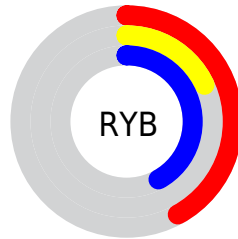

## Conversions Part 2

<b>Format</b>	<b>Color</b>
<a href="#">RYB</a>	<a href="#">108, 46, 108</a>
Decimal	<a href="#">7089772</a>
CIELab	<a href="#">30.00, 36.84, -23.73</a>
CIElCh	<a href="#">30, 43.822, 327.216</a>
Yxy	<a href="#">6.2359, 0.3187, 0.2011</a>
Android (android.graphics.Color)	<a href="#">4285279852 (0xFF6C2E6C)</a>
YUV	<a href="#">71.6060, 17.9422, 31.9175</a>
Hunter-Lab	<a href="#">24.9718, 26.9430, -17.8709</a>

# Details

The CIELCh color **30, 43.822, 327.216** is a dark color, and the websafe version is hex **663366**. A complement of this color would be **40, 44.145, 139.891**, and the grayscale version is **30, 0.005, 296.813**.

A 20% lighter version of the original color is **50, 44.192, 327.012**, and **11, 41.218, 327.088** is the 20% darker color. If you saturate the color by 10%, you get **28, 49.828, 327.572**, and if you desaturate by 10%, it is **32, 36.958, 326.800**.

# Distribution

- Red (42%)
- Green (18%)
- Blue (42%)

- Red (42%)
- Yellow (18%)
- Blue (42%)

- Cyan (0%)
- Magenta (57%)
- Yellow (0%)
- Black (58%)

- Cyan (58%)
- Magenta (82%)
- Yellow (58%)