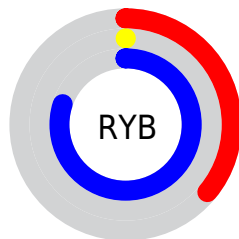

- Red (36%)
- Yellow (0%)
- Blue (80%)