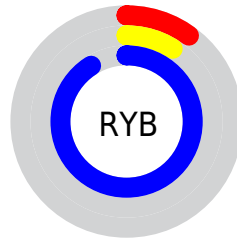

- Red (10%)
- Yellow (9%)
- Blue (91%)