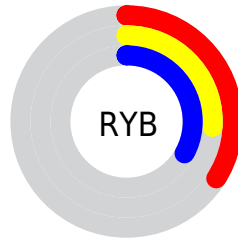

# Details

The CIELCh color **31, 13.033, 330.322** is a dark color, and the websafe version is hex **333333**. A complement of this color would be **35, 12.995, 147.723**, and the grayscale version is **32, 0.005, 296.813**.

A 20% lighter version of the original color is **51, 12.959, 331.108**, and **11, 12.681, 329.923** is the 20% darker color. If you saturate the color by 10%, you get **29, 18.934, 330.906**, and if you desaturate by 10%, it is **34, 7.095, 329.745**.

# Distribution

Red (34%)

Green (26%)

Blue (33%)

Red (34%)

Yellow (26%)

Blue (33%)

Cyan (0%)